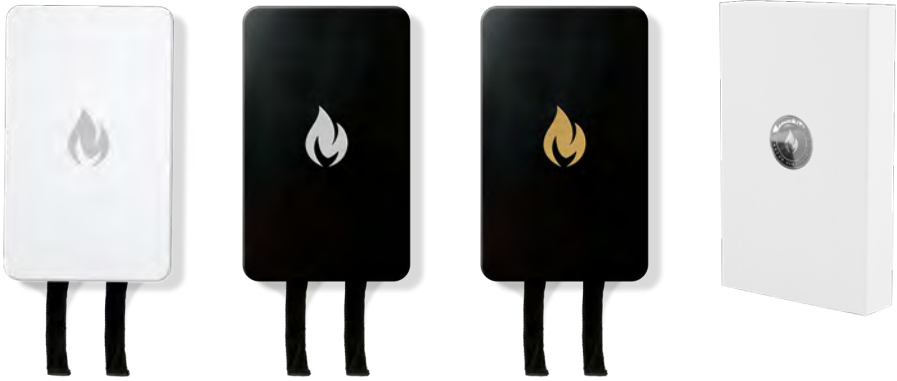

FIRE BLANKETS – COMPACT, QUICK AND ACCESSIBLE

High-quality fire blanket in a steel box with embossed logo. A fire blanket is a very important safety tool used to extinguish minor fires. Easy to use with no training required. Delivered in an elegant box with a metallic emblem, perfect as a stylish and thoughtful gift.

Tested and certified according to EN 1869.