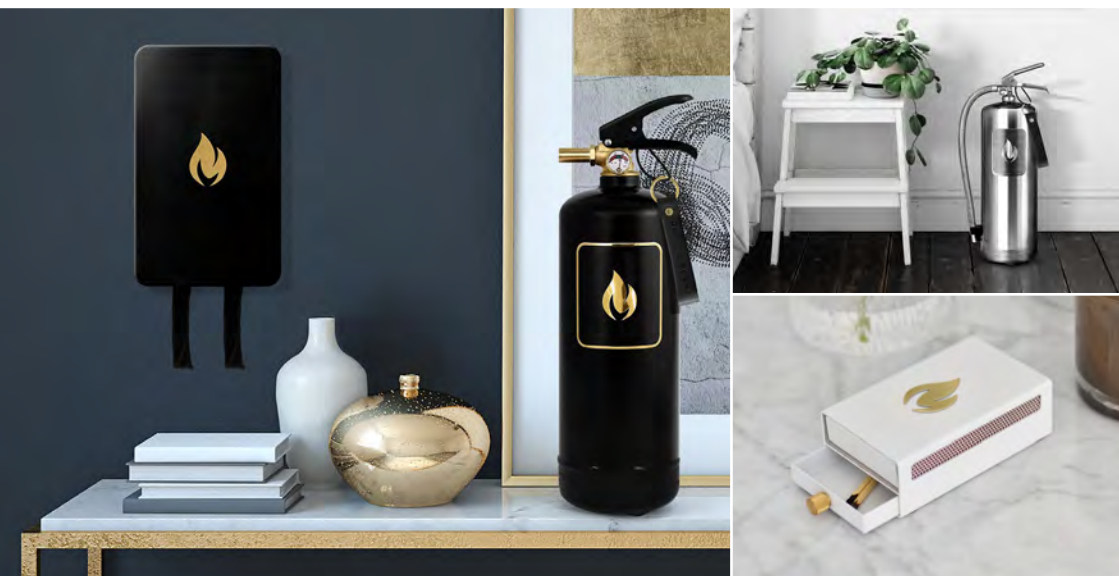

NORDIC FLAME

modern fire safety

CONTACT US

JuMa trading bv

Nordic Flame + P.O. Box 69409, 1060 CL Amsterdam, The Netherlands

Showroom/winkels

Utrechtsestraat 127 1017 VM Amsterdam, The Netherlands T. +31 20 792 0820

Denneweg 126, 2514 CL Den Haag, The Netherlands T. +31 70 792 0500

E. sales@designershotspot.com - www.designershotspot.com

KVK: 78073774 - RSIN/VAT: NL861254818B01 - BANK IBAN: NL07 RABO 0356 4877 33