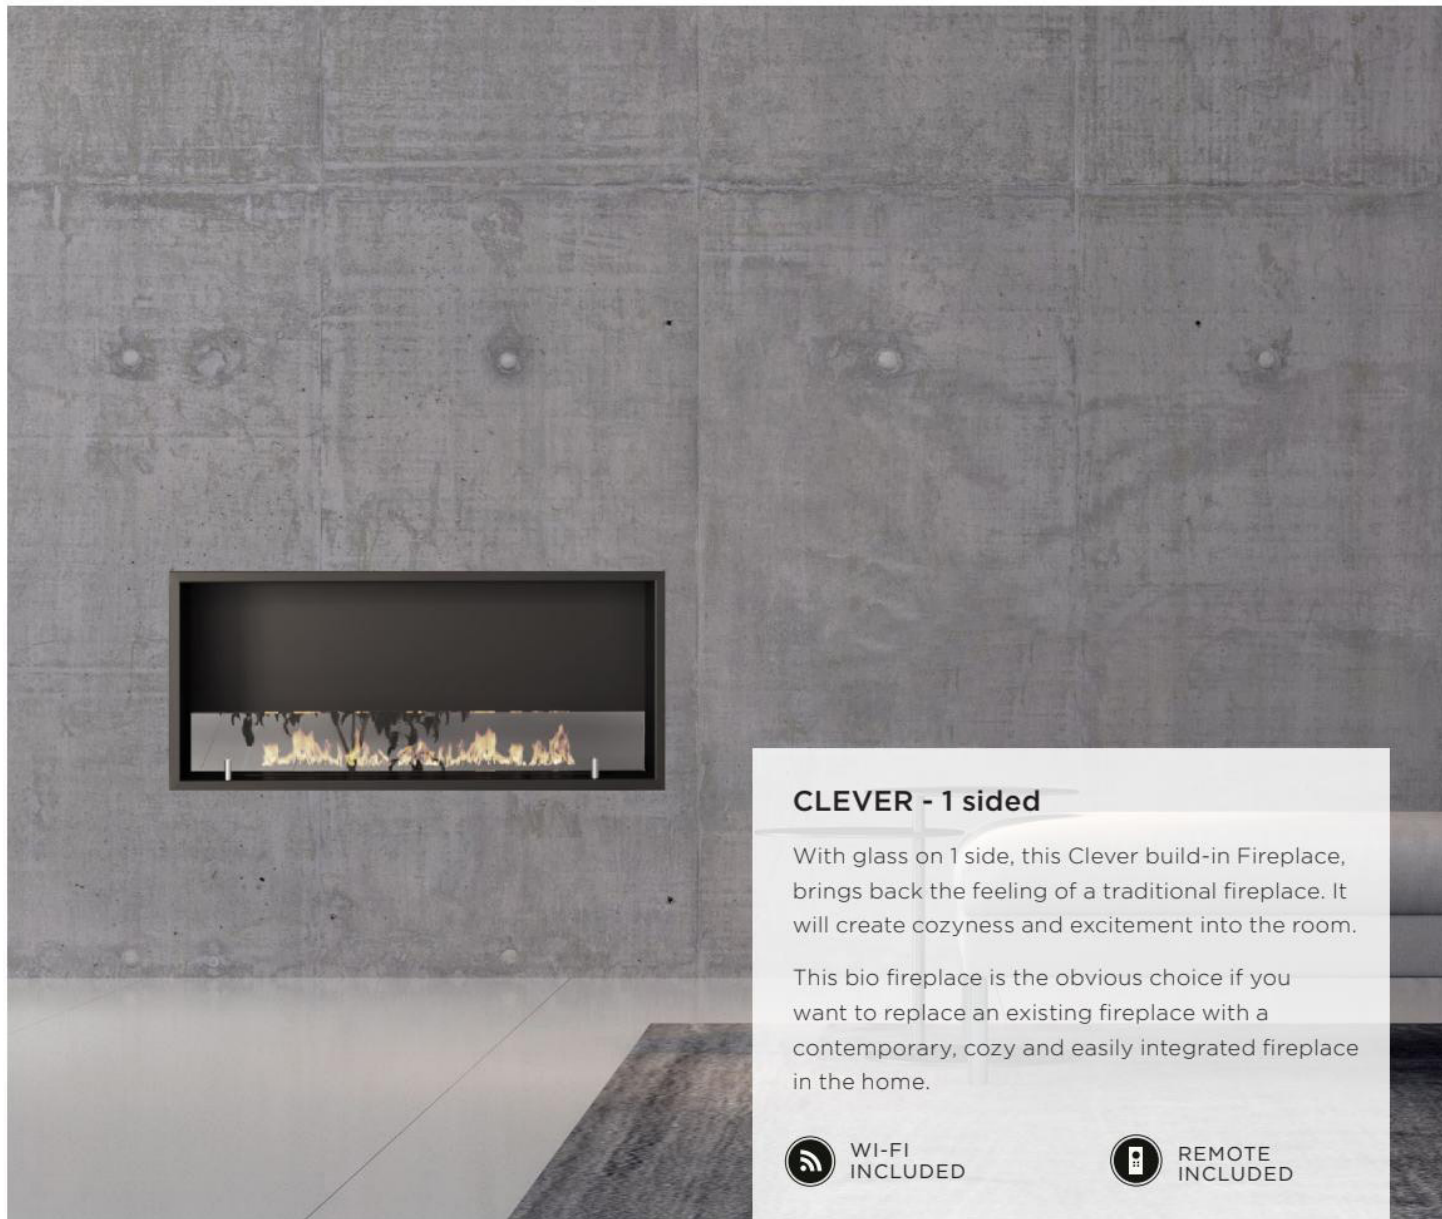

Instagram

@LEFEU_NL

WEBSITE

DESIGNERSHOTSPOT.COM

LE FEU STORE

Den Haag

Aert van der Goesstraat 29

2582 AJ, Den Haag

CONTACT

T: +31 85 4883 582

E: SALES@DESIGNERSHOTSPOT.COM

CLEVER - 1 sided

With glass on 1 side, this Clever build-in Fireplace, brings back the feeling of a traditional fireplace. It will create cozyness and excitement into the room.

This bio fireplace is the obvious choice if you want to replace an existing fireplace with a contemporary, cozy and easily integrated fireplace in the home.

WI-FI
INCLUDED

REMOTE
INCLUDED