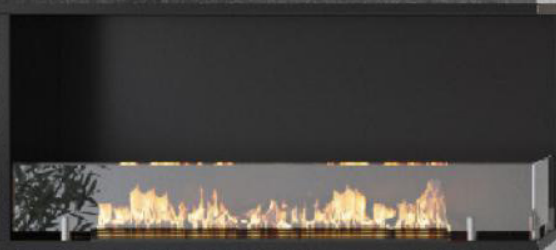

In an older property, the contemporary design will be part of a beautiful interplay with the existing expression.

**WI-FI
INCLUDED**

**REMOTE
INCLUDED**

CLEVER - 2-sided Tunnel Fireplace

This model is a rectangular see-thru fireplace, with glass on opposite sides of the fireplace. This makes it perfect for opening up and bring light and warmth between two adjacent rooms. This model will also work great as a room divider, to be enjoyed on either side of the room.

WI-FI
INCLUDED

REMOTE
INCLUDED

CLEVER - 2-sided Corner Fireplace

This two-sided fireplace is perfect in corners where you want to enjoy the fire in two areas of a room i.e. a living room in open connection with the kitchen-dining area. In this way, this model will give you an experience of the flames in different perspectives. Tucana comes with the choice of a right or left faced side.

**WI-FI
INCLUDED**

**REMOTE
INCLUDED**

CLEVER - 3-sided Room Divider

With glass on three sides, this model is especially suited as a room dividing fireplace, which gives you the opportunity to enjoy the fire and warmth when you move around in the room. It can also be used as an elevated wall integration.

The 3 sided Clever allows you to enjoy the fire and heat as you move around the home.

You can built this model into a full or half wall, the 3-sided model will create both air, light and coziness around it. An obvious choice to if you want to divide the living room. If you want to be able to see the fire from all sides, and at the same time want an exclusive and decorative design solution in the home.