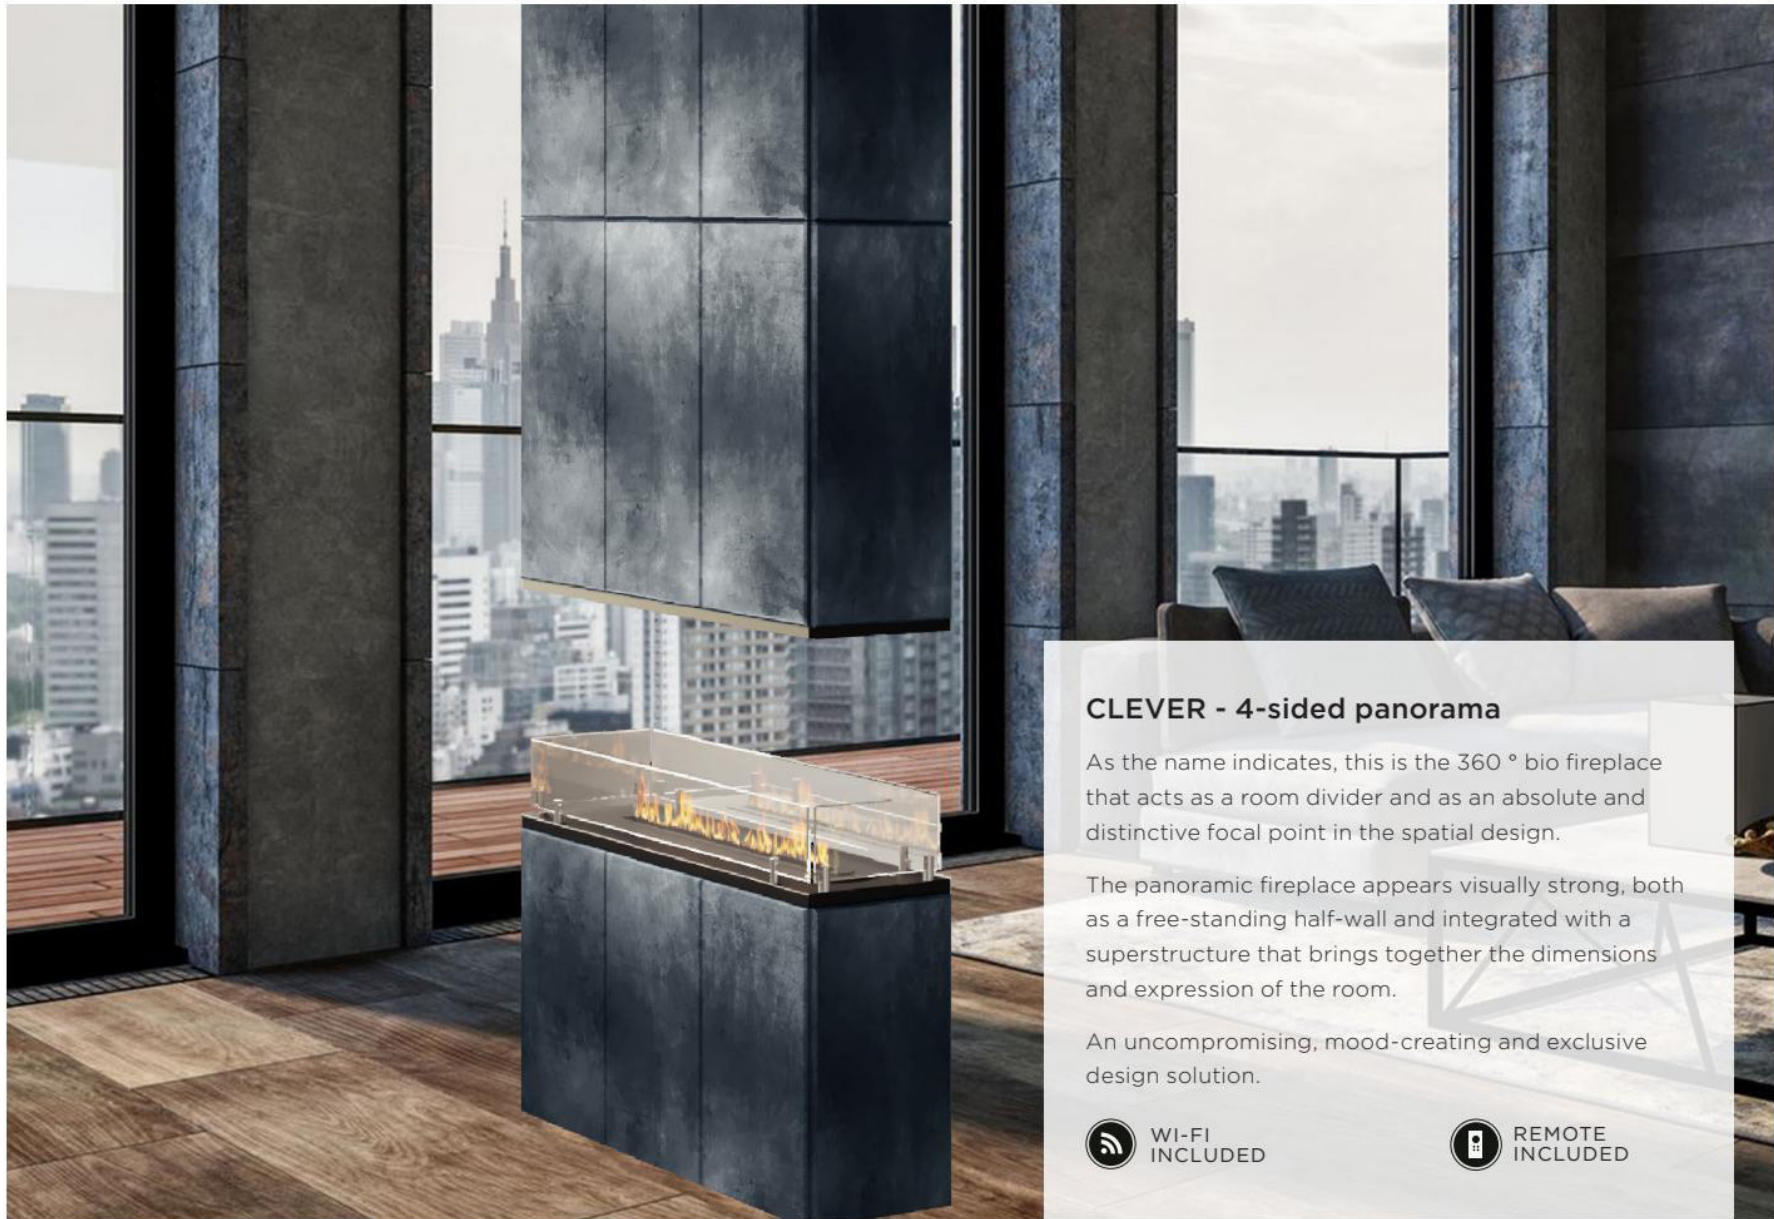

WI-FI
INCLUDED

REMOTE
INCLUDED

CLEVER - 2-sided Corner Fireplace

This two-sided fireplace is perfect in corners where you want to enjoy the fire in two areas of a room i.e. a living room in open connection with the kitchen-dining area. In this way, this model will give you an experience of the flames in different perspectives. Tucana comes with the choice of a right or left faced side.

**WI-FI
INCLUDED**

**REMOTE
INCLUDED**

CLEVER - 3-sided Room Divider

With glass on three sides, this model is especially suited as a room dividing fireplace, which gives you the opportunity to enjoy the fire and warmth when you move around in the room. It can also be used as an elevated wall integration.

The 3 sided Clever allows you to enjoy the fire and heat as you move around the home.

You can built this model into a full or half wall, the 3-sided model will create both air, light and coziness around it. An obvious choice to if you want to divide the living room. If you want to be able to see the fire from all sides, and at the same time want an exclusive and decorative design solution in the home.

WI-FI
INCLUDED

REMOTE
INCLUDED

CLEVER - 4-sided panorama

As the name indicates, this is the 360 ° bio fireplace that acts as a room divider and as an absolute and distinctive focal point in the spatial design.