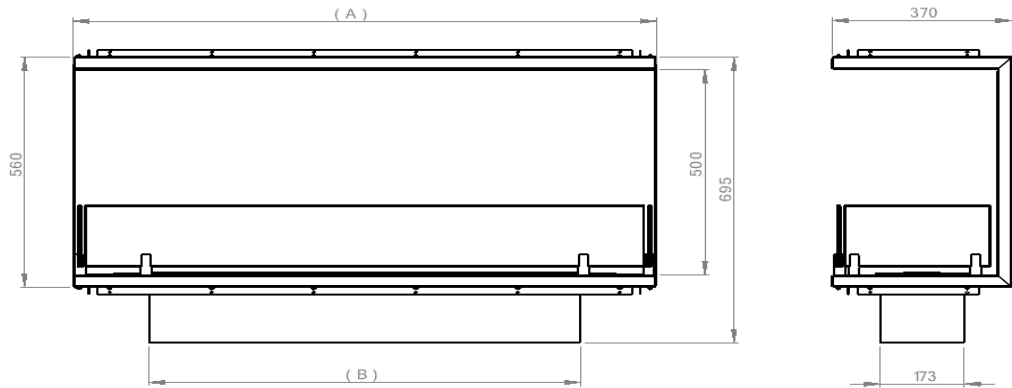

Le Feu Clever Panoramic

Bio-ethanol Fireplace

Technical Data:

Le Feu Clever Panoramic Model 60

Depth (build in)	370 mm
Height (Build in)	560 mm
(A) Length (Build in)	660 mm
(B) Length burner box	390 mm
Heats	30-50 m ²
Output	2,6 - 3,3 kW
Voltage (input)	100-240 V
Capacity	3 liters
Consumption	0,5/0,6 L/H

Le Feu Clever Panoramic Model 800

Depth (build in)	370 mm
Height (Build in)	560 mm
(A) Length (Build in)	800 mm
(B) Length burner box	590 mm
Heats	30-80 m ²
Output	2,6 - 4,8 kW
Voltage (input)	100-240 V
Capacity	5 liters
Consumption	0,7-0,8 L/H

Le Feu Clever Panoramic Model 1000

Depth (build in)	370 mm
Height (Build in)	560 mm
(A) Length (Build in)	1000 mm
(B) Length burner box	790 mm
Heats	40-100 m ²
Output	2,6-6,0 kW
Voltage (input)	100-240 V
Capacity	7,5 liters
Consumption	06,-1,0 L/H

Le Feu Clever Panoramic Model 1200

Depth (build in)	370 mm
Height (Build in)	560 mm
(A) Length (Build in)	1200 mm
(B) Length burner box	990 mm
Heats	50-120 m ²
Output	2,6-6,0 kW
Voltage (input)	100-240 V
Capacity	7,5 liters
Consumption	06,-1,0 L/H