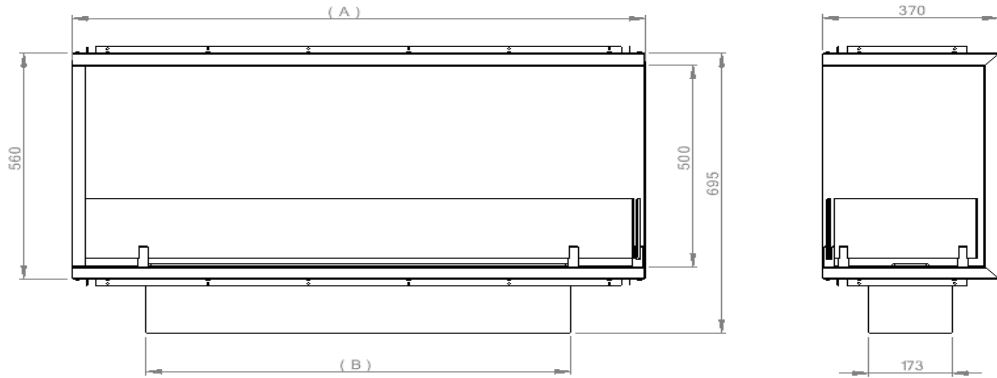

Le Feu Clever Corner

Bio-ethanol Fireplace

Technical Data:

Corner Left/Right optional

Le Feu Clever Corner Model 600

Depth (build in)	370 mm
Height (Build in)	560 mm
(A) Length (Build in)	660 mm
(B) Length burner box	390 mm
Heats	30-50 m2
Output	2,6 - 3,3 kW
Voltage (input)	100-240 V
Capacity	3 liters
Consumption	0,5/0,6 L/H

Le Feu Clever Corner Model 800

Depth (build in)	370 mm
Height (Build in)	560 mm
(A) Length (Build in)	800 mm
(B) Length burner box	590 mm
Heats	30-80 m2
Output	2,6 - 4,8 kW
Voltage (input)	100-240 V
Capacity	5 liters
Consumption	0,7-0,8 L/H

Le Feu Clever Corner Model 1000

Depth (build in)	370 mm
Height (Build in)	560 mm
(A) Length (Build in)	1000 mm
(B) Length burner box	790 mm
Heats	40-100 m2
Output	2,6-6,0 kW
Voltage (input)	100-240 V
Capacity	7,5 liters
Consumption	06,-1,0 L/H

Le Feu Clever Corner Model 1200

Depth (build in)	370 mm
Height (Build in)	560 mm
(A) Length (Build in)	1200 mm
(B) Length burner box	990 mm
Heats	50-120 m2
Output	2,6-6,0 kW
Voltage (input)	100-240 V
Capacity	7,5 liters
Consumption	06,-1,0 L/H