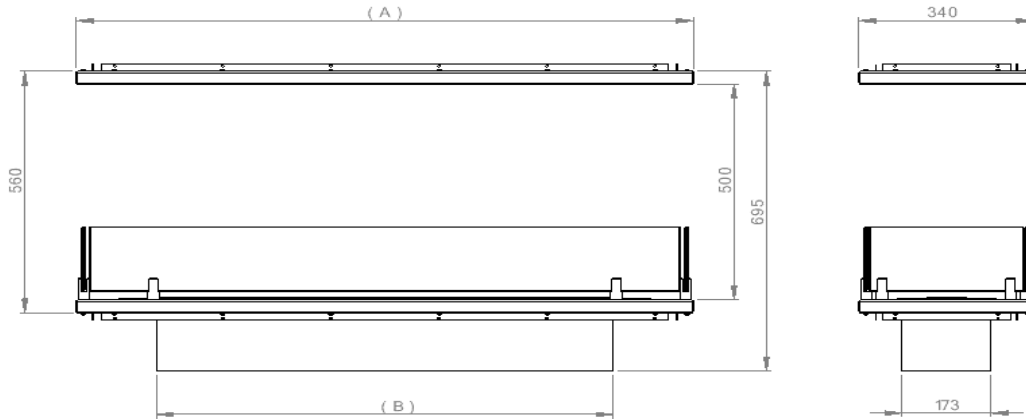

### Le Feu Clever 4-side open Model 600

Width (Build in)	340 mm
Height (Build in)	560 mm
( A ) Length (Build in)	660 mm
( B ) Length burner box	390 mm
Heats	30-50 m <sup>2</sup>
Output	2,6 - 3,3 kW
Voltage (input)	100-240 V
Capacity	3 liters
Consumption	0,5/0,6 L/H

### Le Feu Clever 4-side open Model 800

Width (Build in)	340 mm
Height (Build in)	560 mm
( A ) Length (Build in)	800 mm
( B ) Length burner box	590 mm
Heats	30-80 m <sup>2</sup>
Output	2,6 - 4,8 kW
Voltage (input)	100-240 V
Capacity	5 liters
Consumption	0,7-0,8 L/H

### Le Feu Clever 4-side open Model 1000

Width (Build in)	340 mm
Height (Build in)	560 mm
( A ) Length (Build in)	1000 mm
( B ) Length burner box	790 mm
Heats	40-100 m <sup>2</sup>
Output	2,6-6,0 kW
Voltage (input)	100-240 V
Capacity	7,5 liters
Consumption	06,-1,0 L/H

### Le Feu Clever 4-side open Model 1200

Width (Build in)	340 mm
Height (Build in)	560 mm
( A ) Length (Build in)	1200 mm
( B ) Length burner box	990 mm
Heats	50-120 m <sup>2</sup>
Output	2,6-6,0 kW
Voltage (input)	100-240 V
Capacity	7,5 liters
Consumption	06,-1,0 L/H